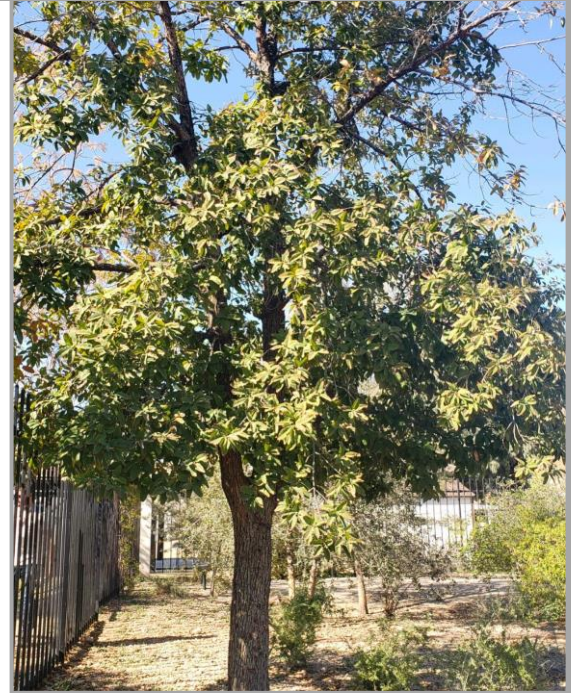

Mexican/ Netleaf White Oak (Common Name)

Quercus polymorpha (Scientific Name)

PHYSICAL CHARACTERISTICS

Canopy potential: 40' – 80' wide

Annual Growth Rate: 24"

Powerline Compatible: 30' – 80' from base

Root Damage Potential: Moderate

Leaves: 2" to 5" long, highly variable, but often with several shallow lobes or teeth towards the tip. Leaves are thick, leathery, and semi-evergreen.

Flowers: Male and female flowers borne in spring on the same tree, the male flowers on catkins up to 4" long, the female flowers less conspicuous.

ENVIRONMENTAL CHARACTERISTICS

Water Use: Moderate

Edible Fruit Producing: Yes, an acorn, maturing in one year.

Allergenic: High

BVOC Emissions: High

Sonoran Desert Native: No

Invasive Species: No

Tree Care: Plant in full sun. Tolerant of most soils. Drought tolerant but may need watering in drier summer months. Prune to remove dead/damaged branches.