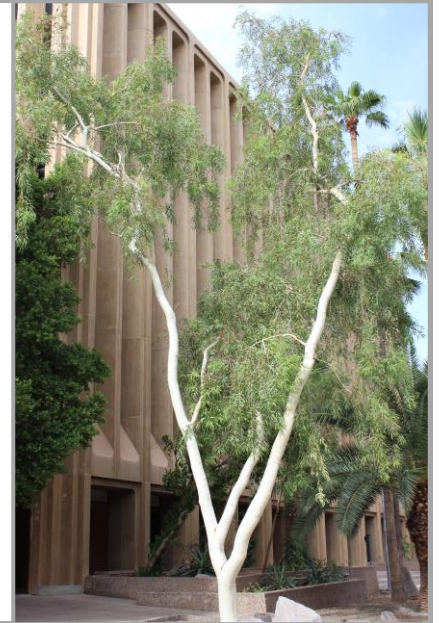

PHYSICAL CHARACTERISTICS

Canopy potential: 20' – 35' wide

Annual Growth Rate: 36"

Powerline Compatible: 35' – 50' from base

Root Damage Potential: Moderate

Leaves: Grey green to light green lanceolate leaves tapering to a tip.

Flowers: Small white summer flowers, inconspicuous.